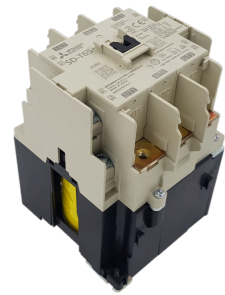

10775951
223714

INDEX

Contactor

Technical data

Electrical assemblies

Contactor aux. switch block

Switching function

2 NC contact