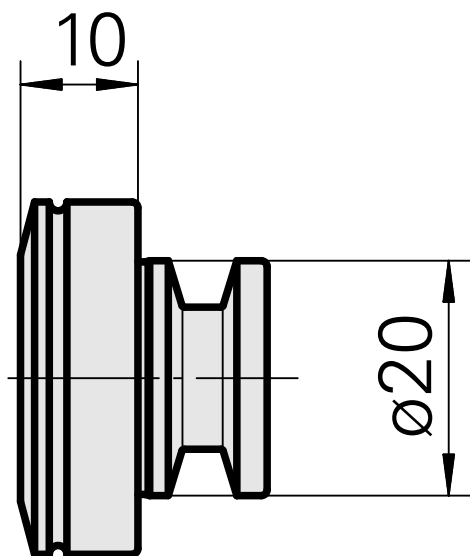

WFB 20-12, blanking plug

Technical data

TH accessories category

WFB 20-12

Quick change inserts

miscell mounting

10775402
837714

INDEX