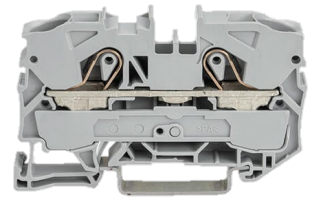

## Clip

### Technical data

<b>manufacturer product line</b>	Wago
<b>Electrical assemblies</b>	Terminal
<b>manufacturer product line</b>	Wago Serie 2010
<b>Length</b>	68 Millimeter
<b>Width</b>	10 Millimeter
<b>Height</b>	37 Millimeter
<b>Cross-section</b>	10 Square millimeter
<b>Number of wires/poles (ST)</b>	2 Piece
	BK - black