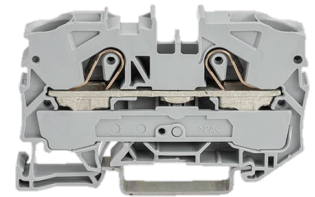

## Clip

### Technical data

<b>Ext. manufacturer product line</b>	Wago
<b>Electrical assemblies</b>	Terminal
<b>Ext. manufacturer product line</b>	Wago Serie 2010
<b>Length (mm)</b>	68 Millimeter
<b>Width (mm)</b>	10 Millimeter
<b>Height (mm)</b>	37 Millimeter
<b>Cross-section</b>	10 Square millimeter
<b>Number of wires/poles (ST)</b>	2 Piece
	BK - black

No 3-side view is currently available for this product

10765170  
483446.0541

**INDEX**

---