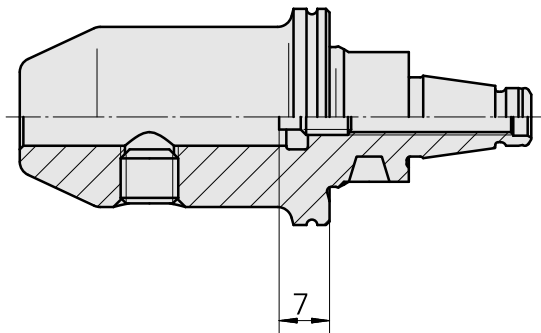

WFB 20-12 D8

Technical data

TH accessories category	WFB 20-12
Mounting	D8
Quick change inserts	Weldon mounting

Documents

No downloads available for this product

Accessories

Optional accessories

Other accessories

[Adjusting screw M 5x10](#)

Product ID : 10674886

Previous product ID : 326793

[Clamping screw M 8x7,5 \(108AWS\)](#)

Product ID : 10078331

Previous product ID : 326790
