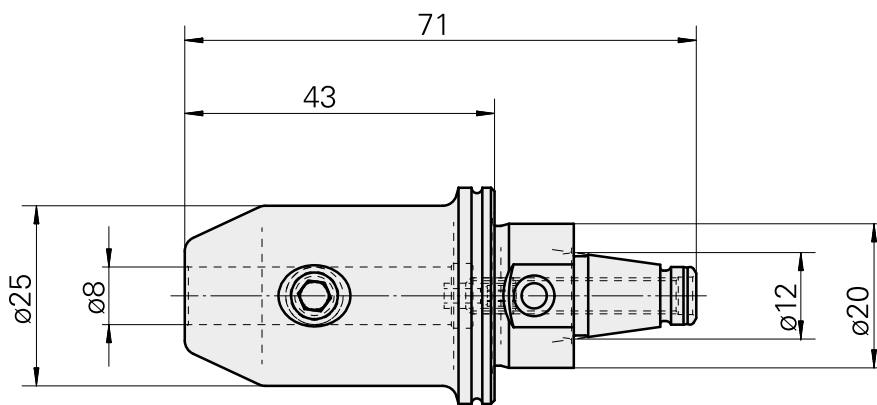

WFB 20-12 D8

Technical data

TH accessories category	WFB 20-12
Mounting	D8
Quick change inserts	Weldon mounting

Documents

No downloads available for this product

Accessories

Optional accessories

Other accessories

[Adjusting screw M 5x10](#)

Product ID : 10674886

Previous product ID : 326793

[Clamping screw M 8x7,5 \(108AWS\)](#)

Product ID : 10078331

Previous product ID : 326790
