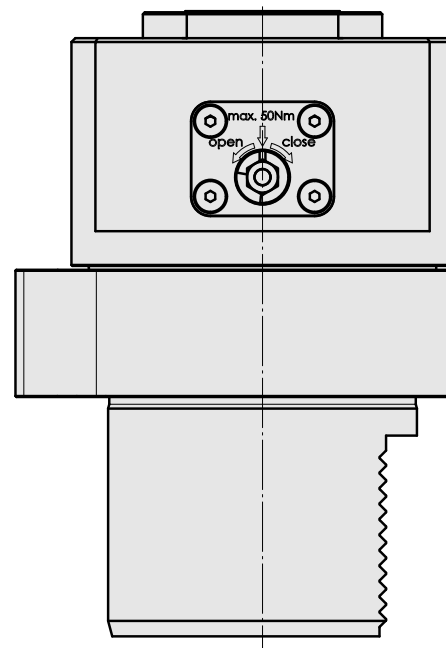

Adaptor

Technical features

TH accessories category

Adapter for presetting units

Mounting

D80 for presetting devices

Tool mounting

INDEX CAPTO C4