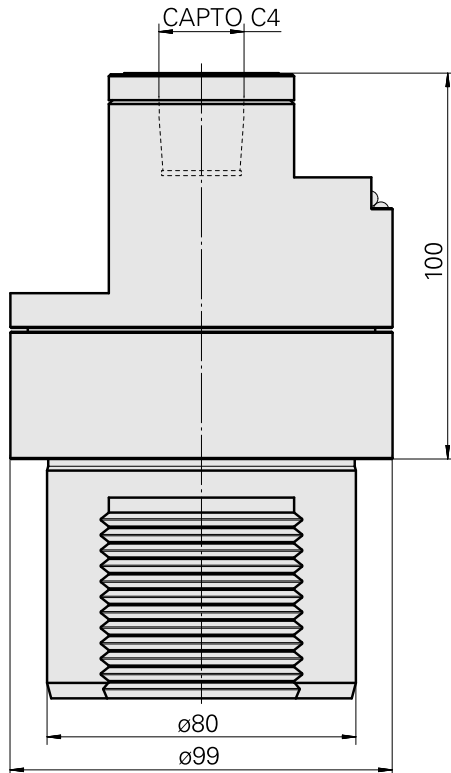

Adaptor

Technical features

TH accessories category

Adapter for presetting units

Mounting

D80 for presetting devices

Tool mounting

INDEX CAPTO C4