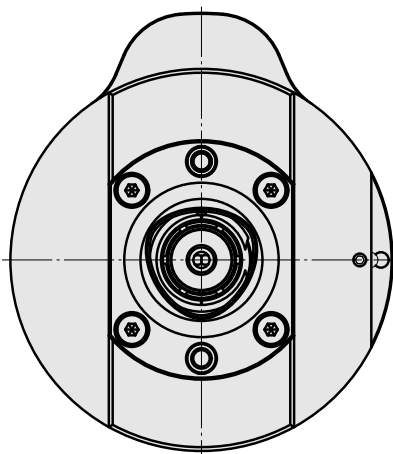

Adaptor

Technical features

TH accessories category

Adapter for presetting units

Mounting

D80 for presetting devices

Tool mounting

INDEX CAPTO C4