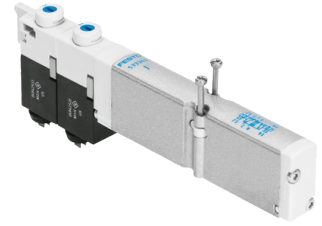

## Solenoid valve Nr.533347

### Technical data

Type of reset	Air spring
Valve function	2x3/2 closed, monostable

No 3-side view is currently available for this product

10739965  
477186.4541

**INDEX**

---