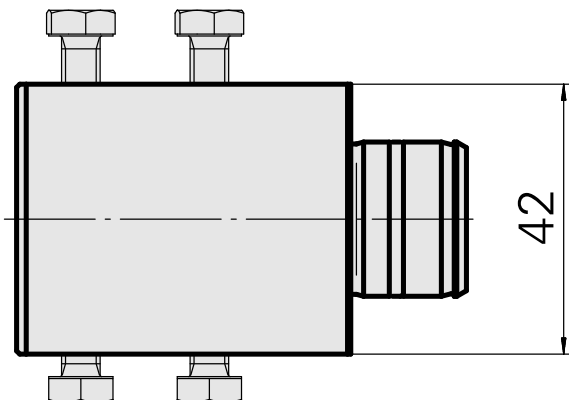

## Mount D25 (0.98 ")

### Technical data

Drive	not live
Cooling	internal
Mounting	D25
Pressure	80 bar
X [mm]	52 (2.05")
Y [mm]	-
Z [mm]	-
INDEX TRAUB products	ABC65 • TNK42/65 • TNL18 • TNL20 • TNL32-11 • TNL32 • TNL32-11 compact • TNL20-11 • • TNL32 compact • TNK40.2-10 • TNK40.2-8 • TNL20.2