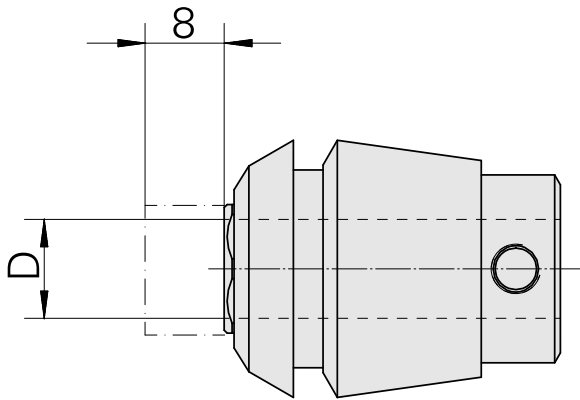

ER-Collet chuck for taps ET 1-25 6mm

Technical data

TH accessories category	ER-Collet chuck for taps
Mounting	ER25
Tool mounting	6mm
Collet type	ET 1-25

10730338
322463

INDEX

Documents

No downloads available for this product