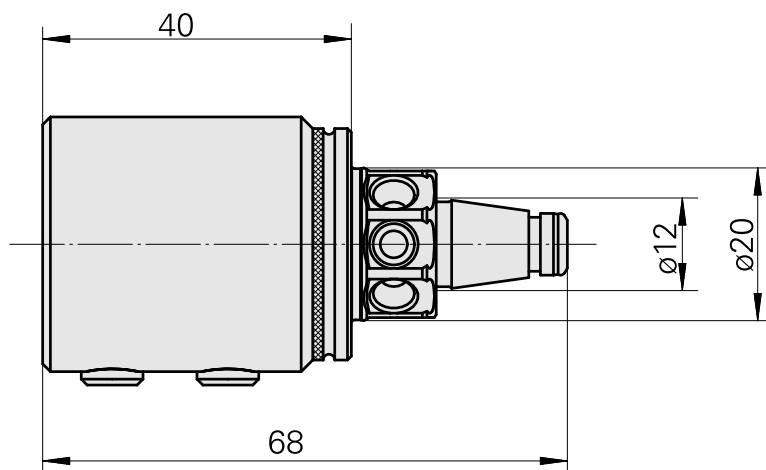

WFB 20-12 D20

Technical data

TH accessories category

WFB 20-12

Mounting

D20

Quick change inserts

Boring tool holder

Previous product ID : W68511.0403

TH accessories
category
Mounting sleeve with
collar

Mounting
D20

Tool mounting
3mm

[Mounting sleeve with collar D20/ 4mm](#)

Product ID : 10215398

Previous product ID : W68511.0404

TH accessories
category
Mounting sleeve with
collar

Mounting
D20

Tool mounting
4mm

[Mounting sleeve with collar D20/ 5mm](#)

Product ID : 10832261

Previous product ID : W68510.0405

TH accessories
category
Mounting sleeve with
collar

Mounting
D20

Tool mounting
5mm

[Mounting sleeve with collar D20/ 6mm](#)

Product ID : 10048953

Previous product ID : W68510.0406

TH accessories category Mounting sleeve with collar	Mounting D20	Tool mounting 6mm
--------------------------------------------------------	-----------------	----------------------