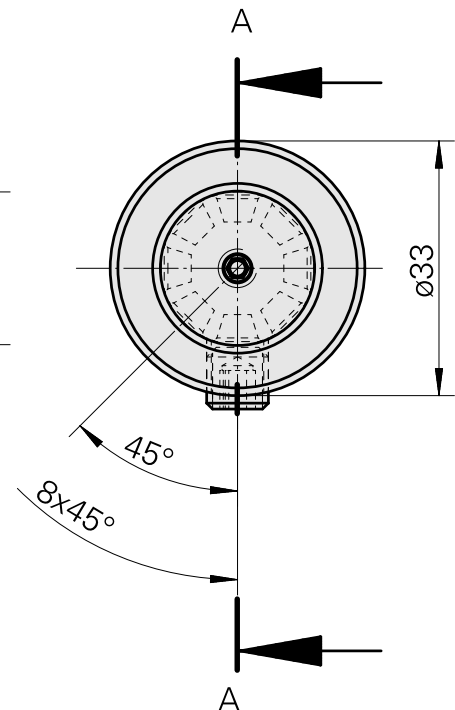

WFB 20-12 D20

Technical data

TH accessories category

WFB 20-12

Mounting

D20

Quick change inserts

Boring tool holder

A-A