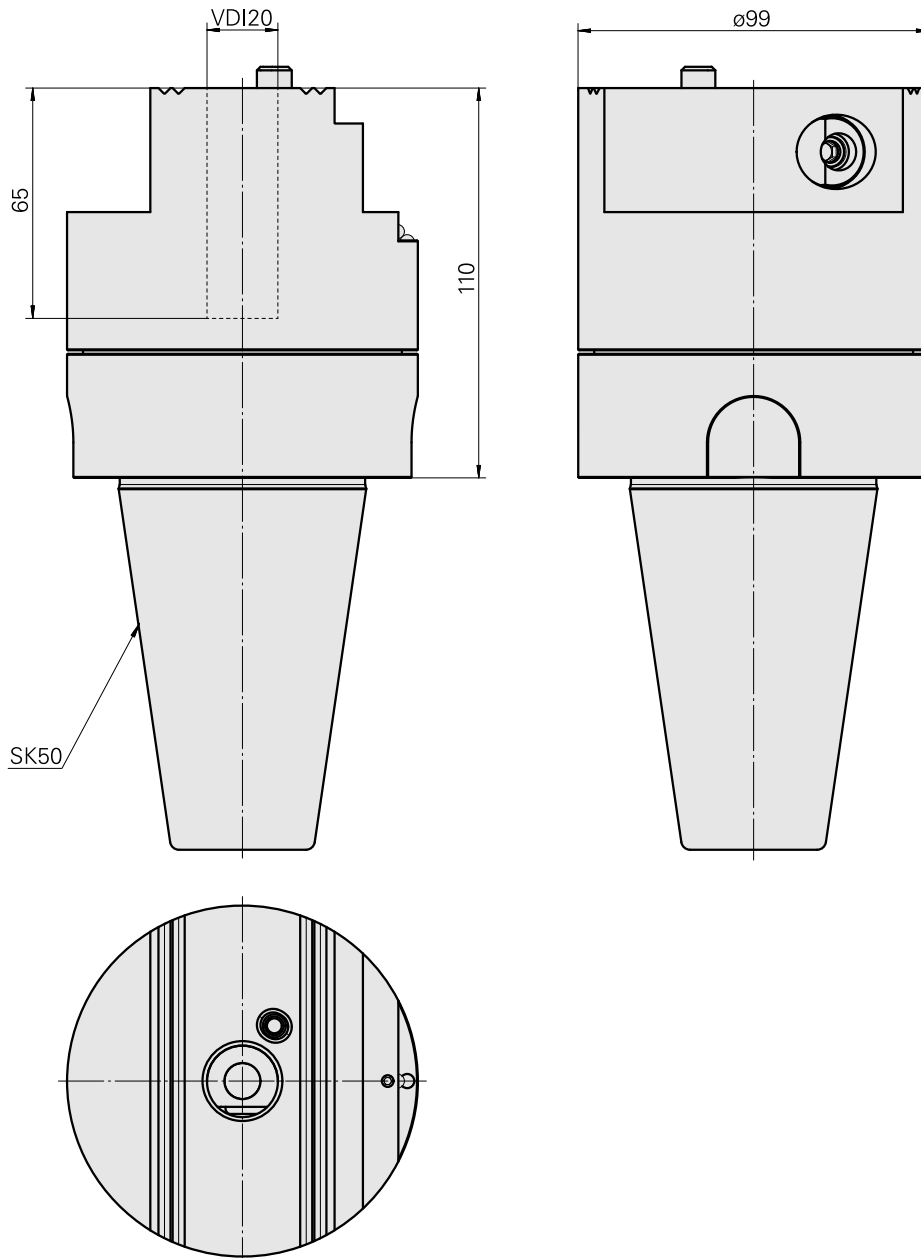

### Technical features

TH accessories category

Adapter for presetting units

Mounting

SK50

Tool mounting

VDI 20