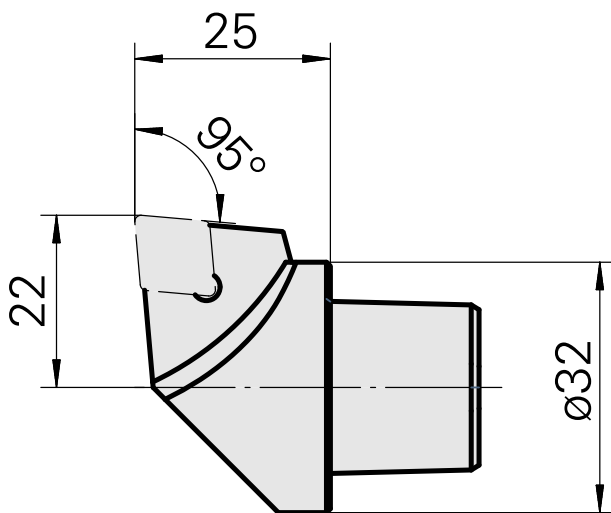

INDEX CAPTO C3 for CC.. 09T3.., left, without gripper groove

Technical data

TH accessories category

INDEX CAPTO C3

Mounting

for CC.. 09T3..

Quick change inserts

Turning tool holder