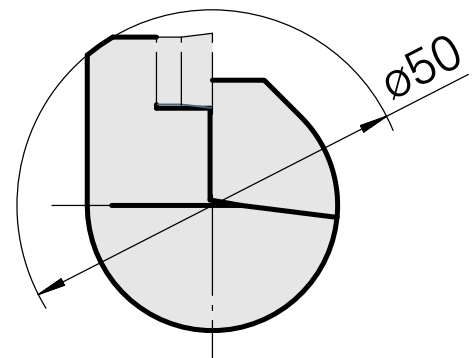

INDEX CAPTO C3 for CC.. 09T3.., left, without gripper groove

Technical data

TH accessories category

INDEX CAPTO C3

Mounting

for CC.. 09T3..

Quick change inserts

Turning tool holder