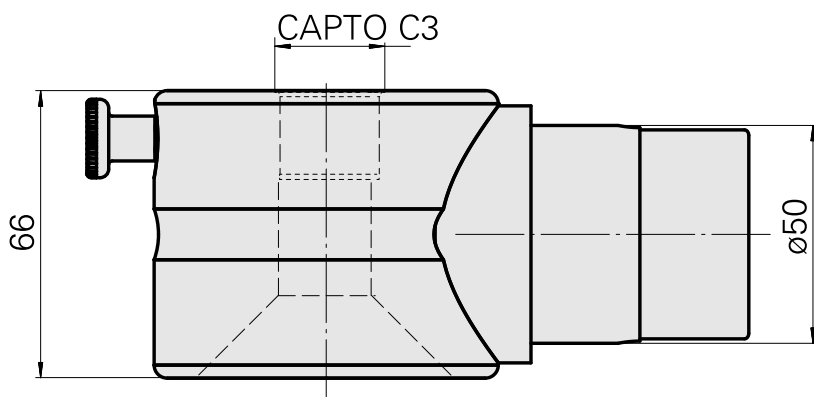

Adapter mounting aid INDEX CAPTO C3

Technical features

TH accessories category

Adapter mounting aid

Tool mounting

INDEX CAPTO C3

Documents

No downloads available for this product