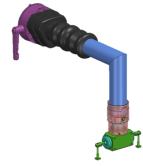

Probe

Technical data

Electrical assemblies

Measuring system

No 3-side view is currently available for this product

10686805
487542.0603

INDEX

Documents