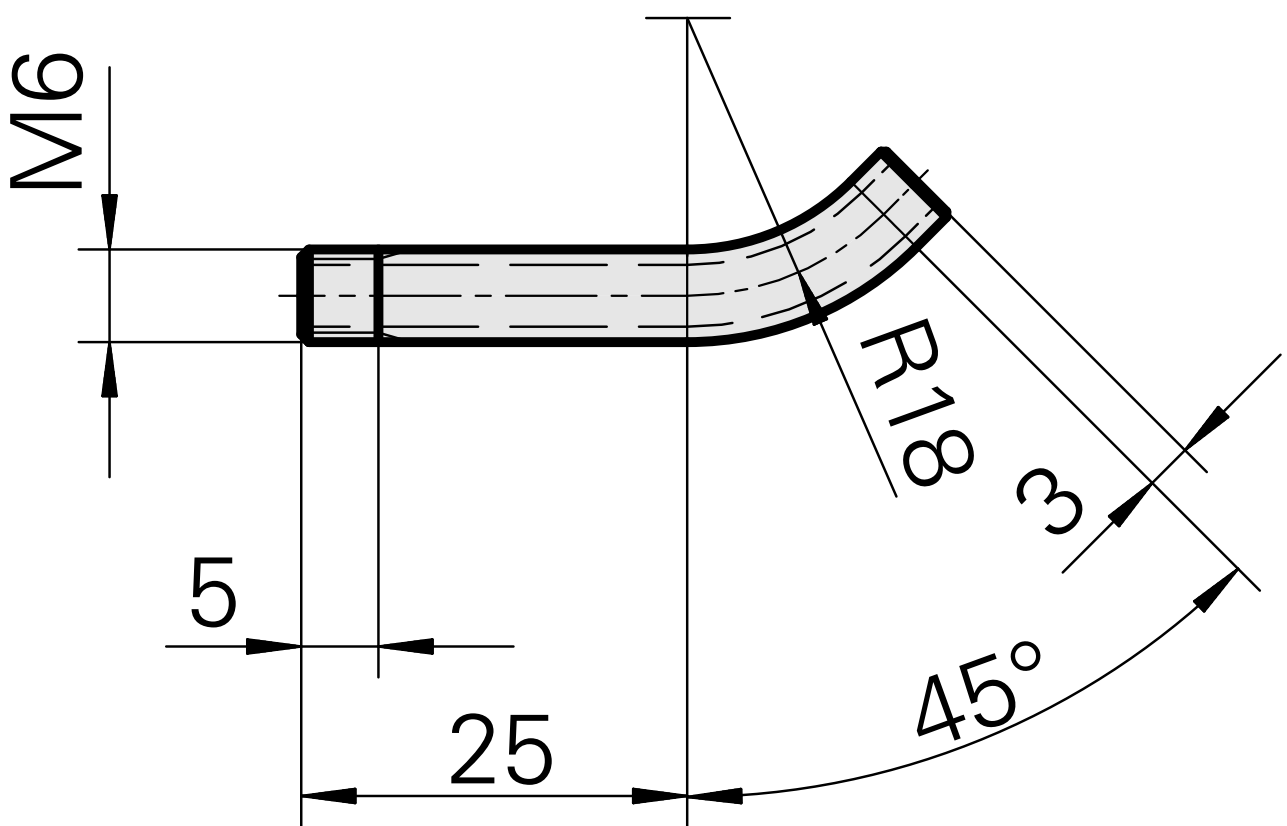

tube, M6x48,45°

Technical data

TH accessories category

Cooling lubricant tube

Mounting

M6

Documents

No downloads available for this product