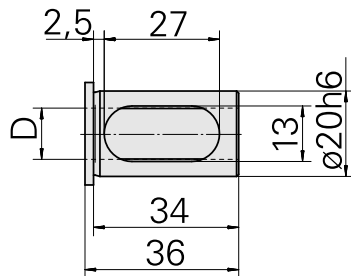

## Mounting sleeve with collar D20/ 14mm

### Technical data

TH accessories category	Mounting sleeve with collar
Mounting	D20
Tool mounting	14mm