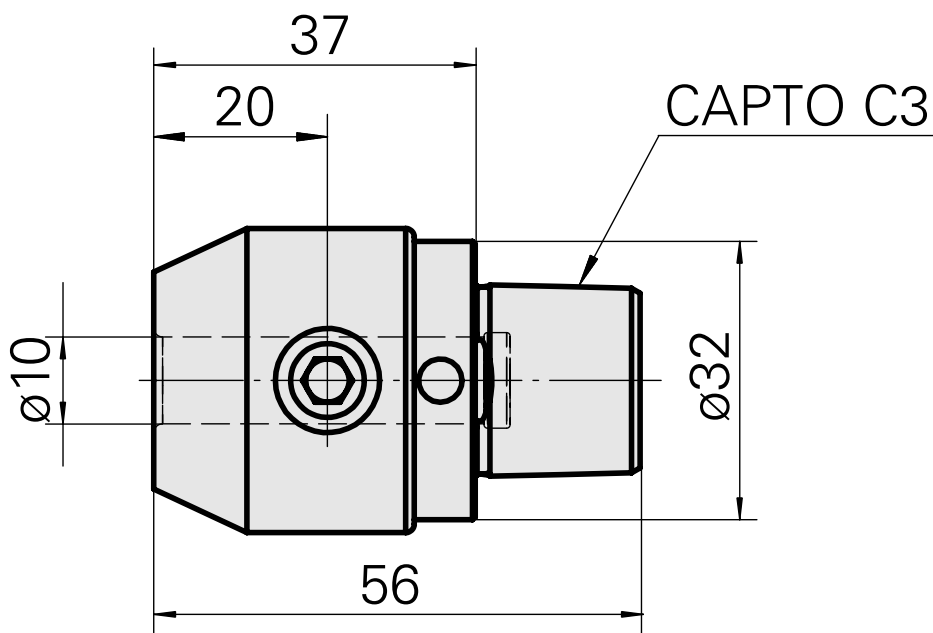

INDEX CAPTO C3 D10

Technical data

TH accessories category	INDEX CAPTO C3
Mounting	D10
Quick change inserts	Weldon mounting

10680934
W9990593

INDEX

Documents

No downloads available for this product