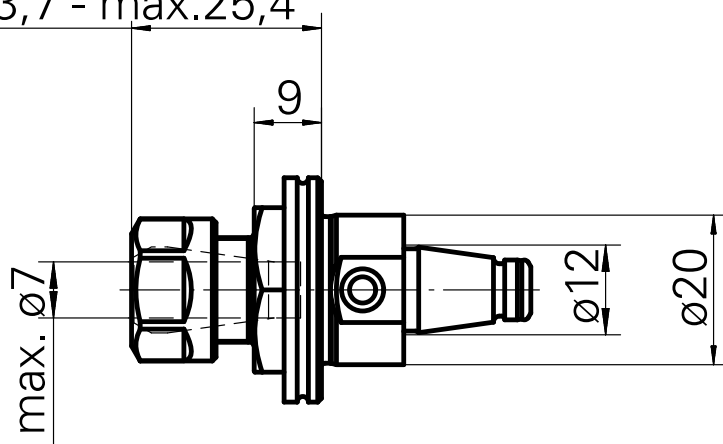

WFB 20-12 ER11

Technical data

TH accessories category

WFB 20-12

Mounting

ER11

Quick change inserts

collet mounting

min.23,7 - max.25,4

Documents

No downloads available for this product

Accessories

Required for operation

[Spanner](#)

Product ID : 10969996

Previous product ID : 490219.0111

Previous product ID : 322438

TH accessories category Clamping nut	Mounting ER11	Collet type ER 11	Clamping nut type Female thread
---	------------------	----------------------	------------------------------------