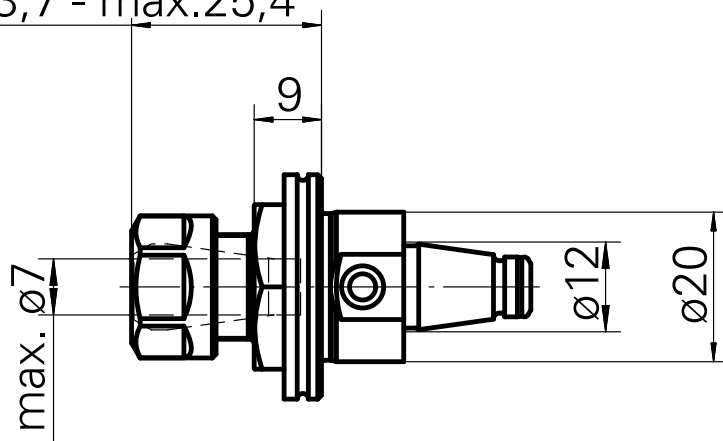

### Données techniques

TH accessories category

WFB 20-12

Mounting

ER11

Quick change inserts

collet mounting

min.23,7 - max.25,4