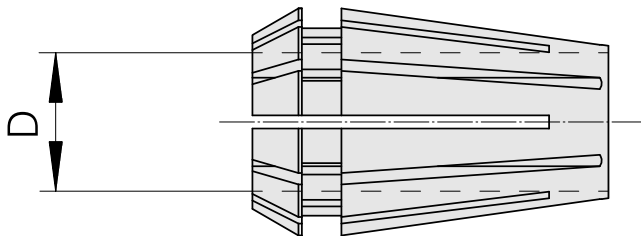

ER-Collet chuck ER 11 4-4.5mm

Technical data

TH accessories category	ER-Collet chuck
Mounting	ER11
Tool mounting	4-4.5mm
Collet type	ER 11

Documents

No downloads available for this product