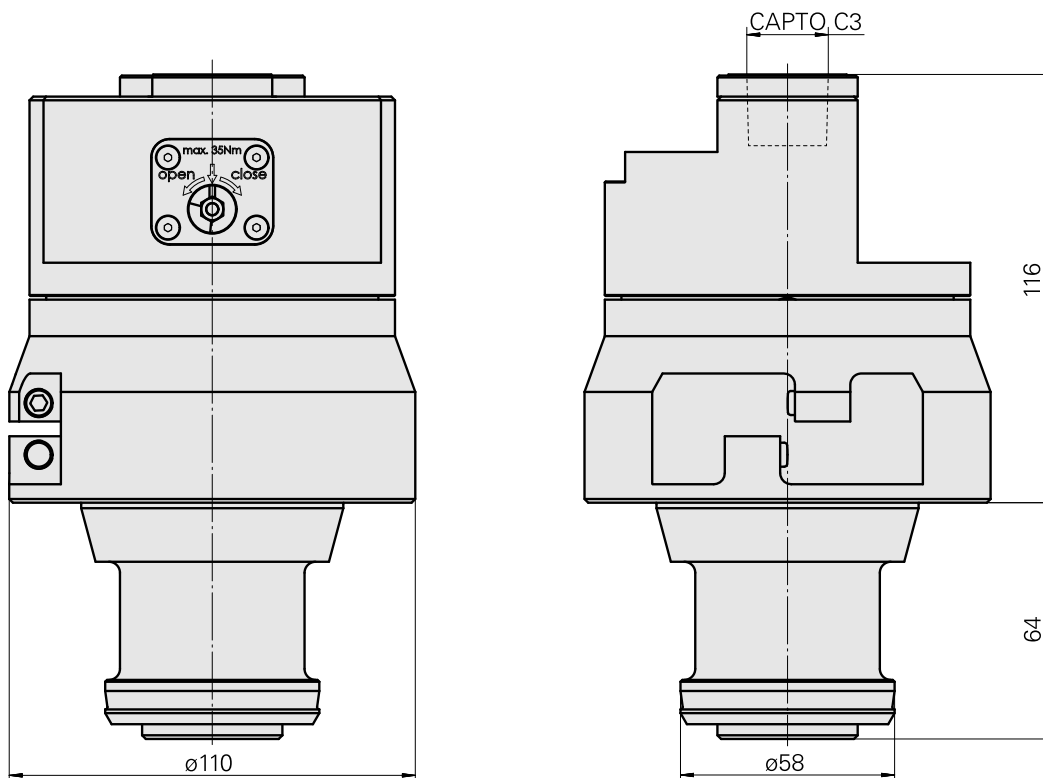

Presetting device /INDEX CAPTO C3

Technical data

TH accessories category

Adapter pre-adjustment block

Tool mounting

CAPTO C3

10657991
W9990998

INDEX