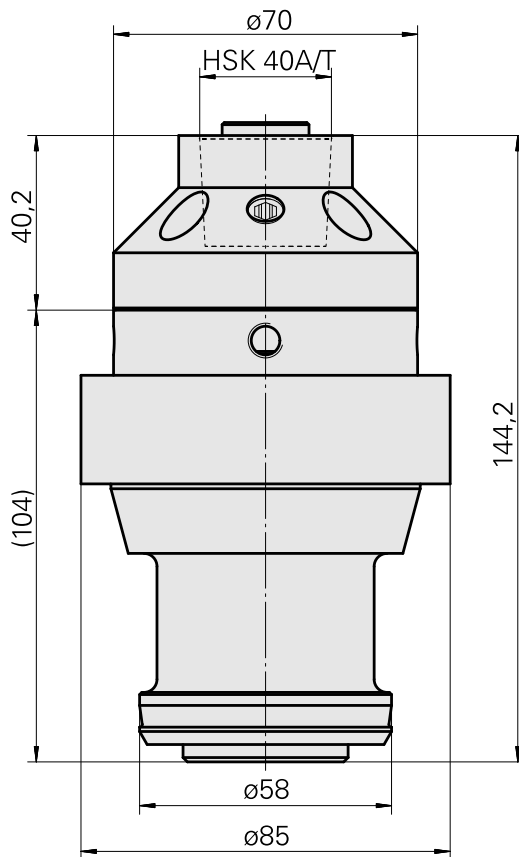

## Mount

### Technical features

TH accessories category

Adapter pre-adjustment block

Tool mounting

HSK 40