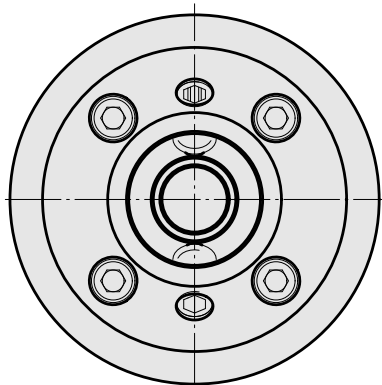

## Mount

### Technical features

TH accessories category

Adapter pre-adjustment block

Tool mounting

HSK 40