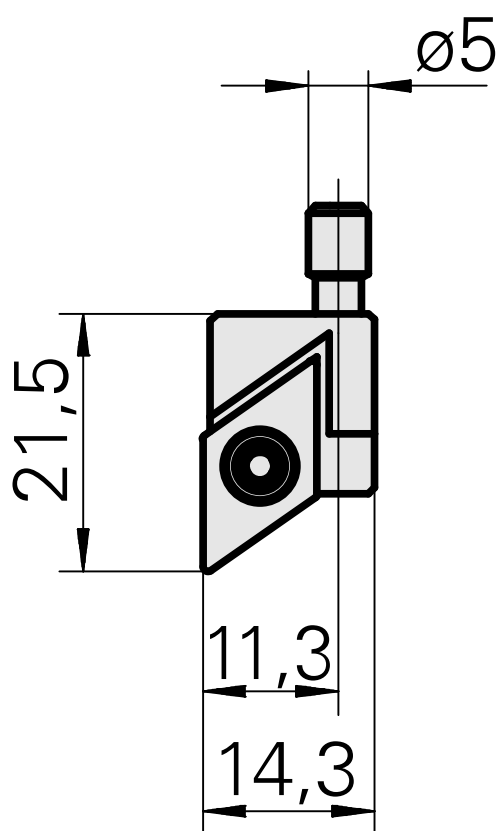

## Cassette

### Technical data

TH accessories category

Cassette, right

Mounting

for DC.. 11T3..