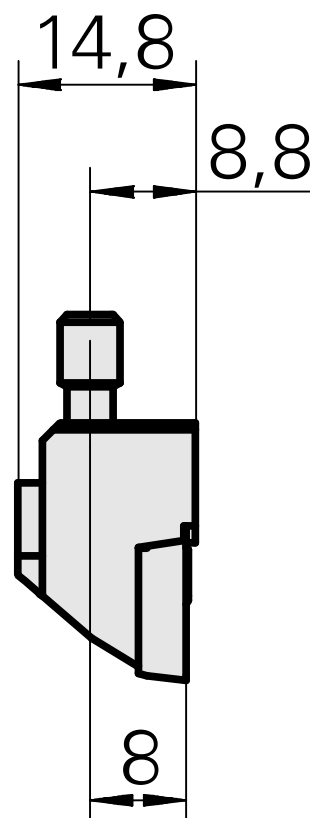

## Cassette

### Technical data

TH accessories category

Cassette, right

Mounting

for DC.. 11T3..