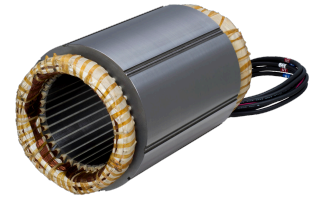

10643885
223088

INDEX

Motor

Technical data

Electrical assemblies

Motor accessories

Rated power W

24000 Watt