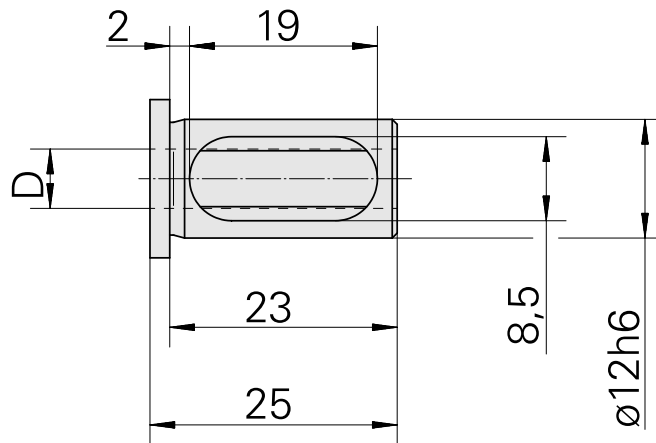

## Mounting sleeve with collar D12/ 5mm

### Technical data

TH accessories category	Mounting sleeve with collar
Mounting	D12
Tool mounting	5mm