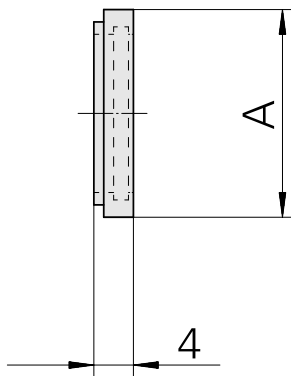

## Sealing washer ER25 12.5-13mm, for internal cooling lubricant supply

### Technical data

TH accessories category	Sealing washer
Mounting	ER25
Tool mounting	12.5-13mm
Collet type	ER 25