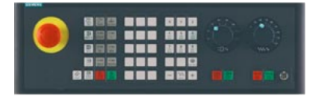

Control panel

Technical data

Electrical assemblies

Machine control panel

No 3-side view is currently available for this product

10630274
483474.5201

INDEX

Documents