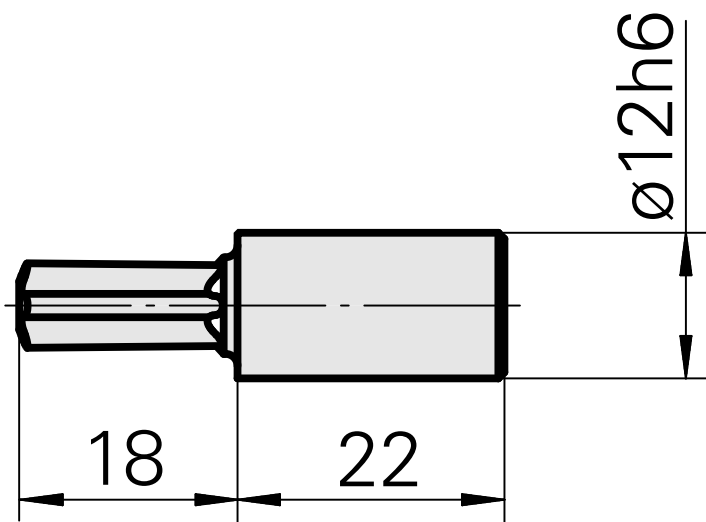

Broach Torx 45

Technical data

TH accessories category	Broach
Mounting	Torx 45
Tool mounting	12mm

Documents

No downloads available for this product