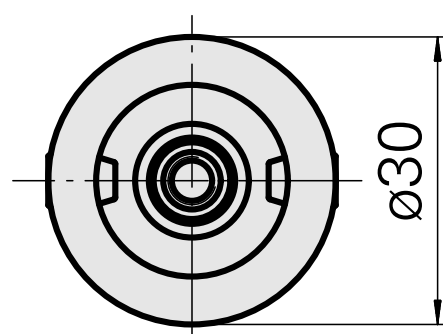

WFB 20-12 WFB 20-12, Extension

Technical data

TH accessories category	WFB 20-12
Mounting	WFB 20-12
Quick change inserts	miscell mounting

Documents

Product notes

[DE \(pdf\)](#)

[EN \(pdf\)](#)

[FR \(pdf\)](#)