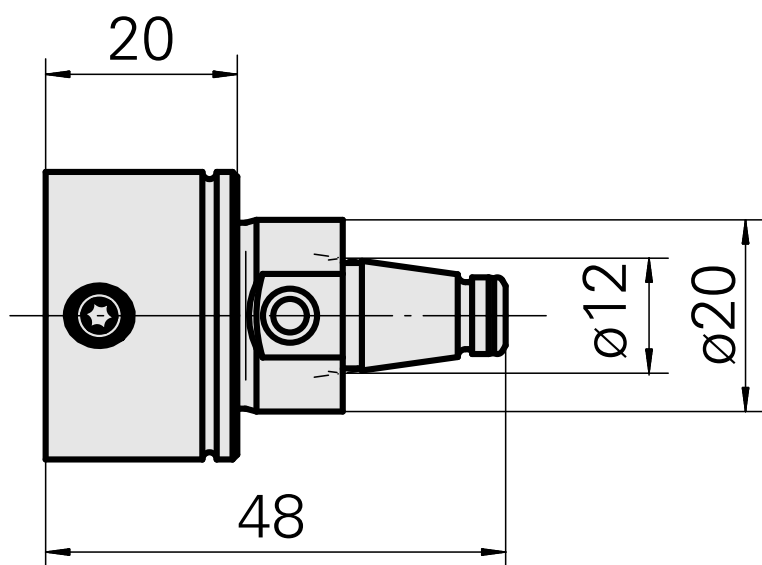

WFB 20-12 WFB 20-12, Extension

Technical data

TH accessories category	WFB 20-12
Mounting	WFB 20-12
Quick change inserts	miscell mounting

Documents

Product notes

[DE \(pdf\)](#)

[EN \(pdf\)](#)

[FR \(pdf\)](#)

[PT \(pdf\)](#)

Accessories

Optional accessories

Other accessories

[TORX SCREW M6 X 7MM M 6x1x7](#)

Product ID : 10004947

Previous product ID : 326171
