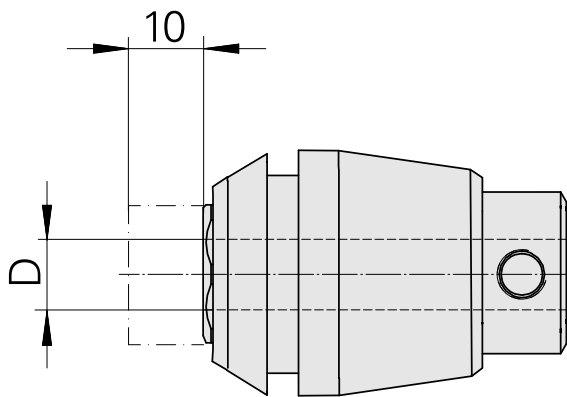

## ER-Collet chuck for taps ET 1-32 6.3mm

### Technical data

|                         |                          |
|-------------------------|--------------------------|
| TH accessories category | ER-Collet chuck for taps |
| Mounting                | ER32                     |
| Tool mounting           | 6.3mm                    |
| Collet type             | ET 1-32                  |