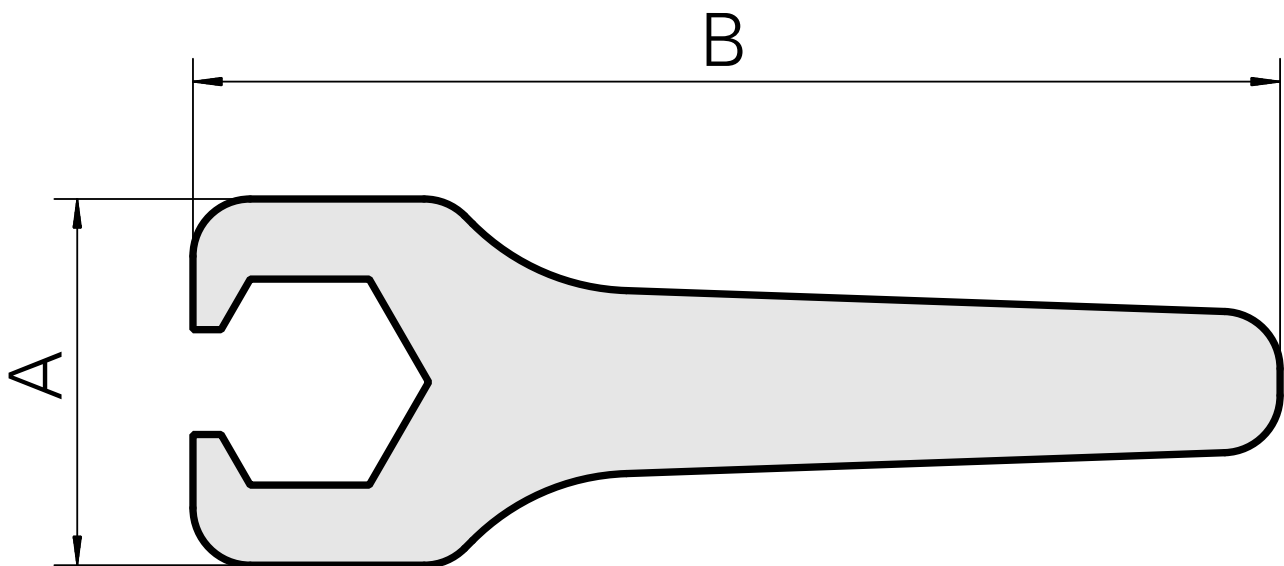

Spanner

Technical data

TH accessories category	Tool
Mounting	ER20
Collet type	ER 20
Clamping nut type	Female thread
Tools for Collet chucks	Clamping nut wrench

Documents

No downloads available for this product