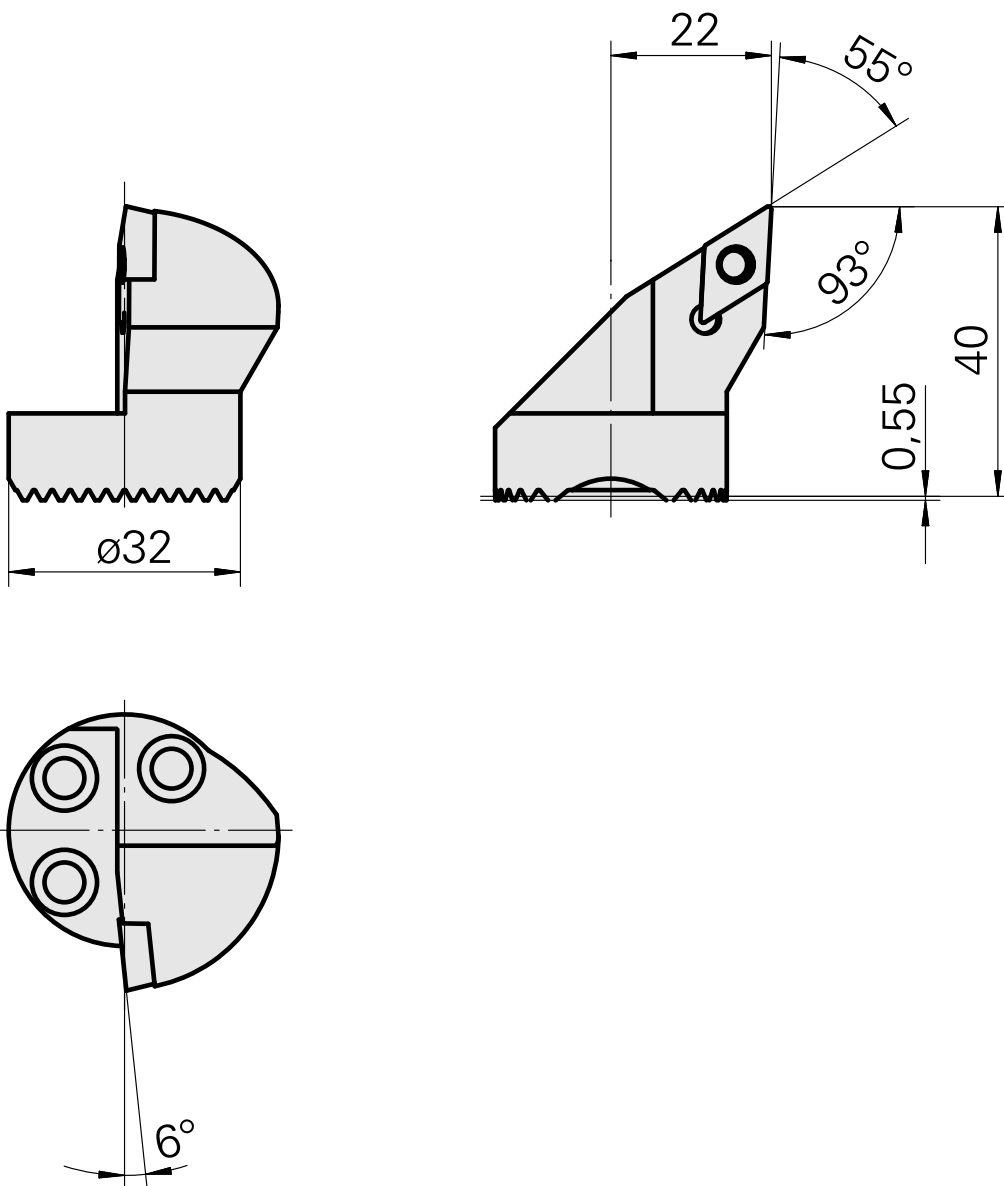

Boring head for DC.. 11T3..

Technical data

Mounting	for DC.. 11T3..
Cooling	internal
Pressure	50 bar
X [mm]	40 (1.57")
Z [mm]	22 (0.87)
INDEX TRAUB products	G220.3 • G220 • R200 • TNX65/42 • TNX220.3

10586077
W9990280

INDEX

Documents

No downloads available for this product

Accessories

Required for operation

[Countersunk screw Wohlhaupter Nr. 115673](#)

Product ID : 10587078

Previous product ID : W00013.0026
