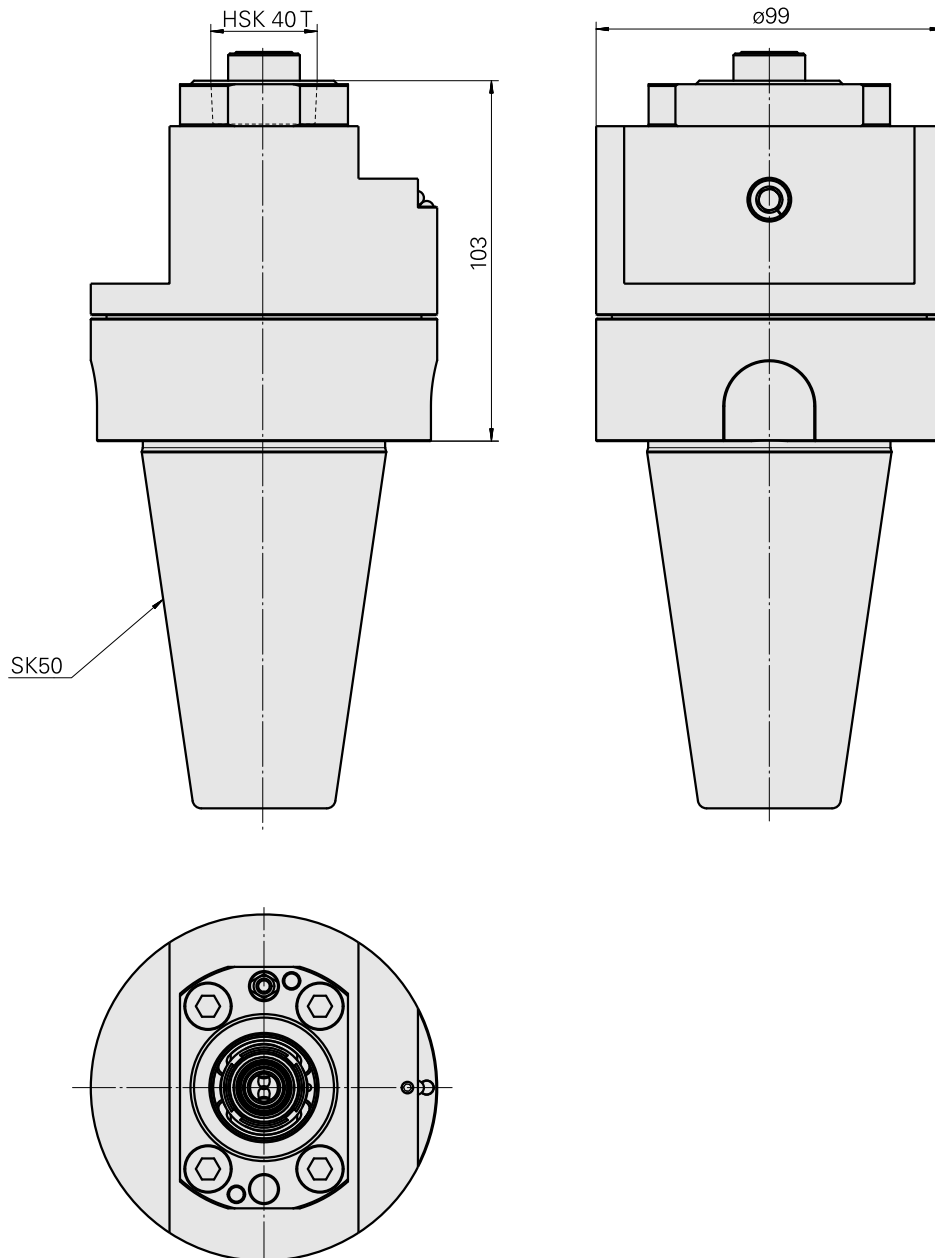

Adaptor

Caratteristiche tecniche

TH accessories category

Adapter for presetting units

Mounting

SK50

Tool mounting

HSK 40