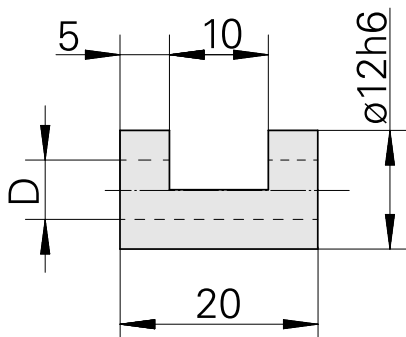

## Clamping sleeve D12/ 6.5mm

### Technical data

|                         |                 |
|-------------------------|-----------------|
| TH accessories category | Clamping sleeve |
| Mounting                | D12             |
| Tool mounting           | 6.5mm           |