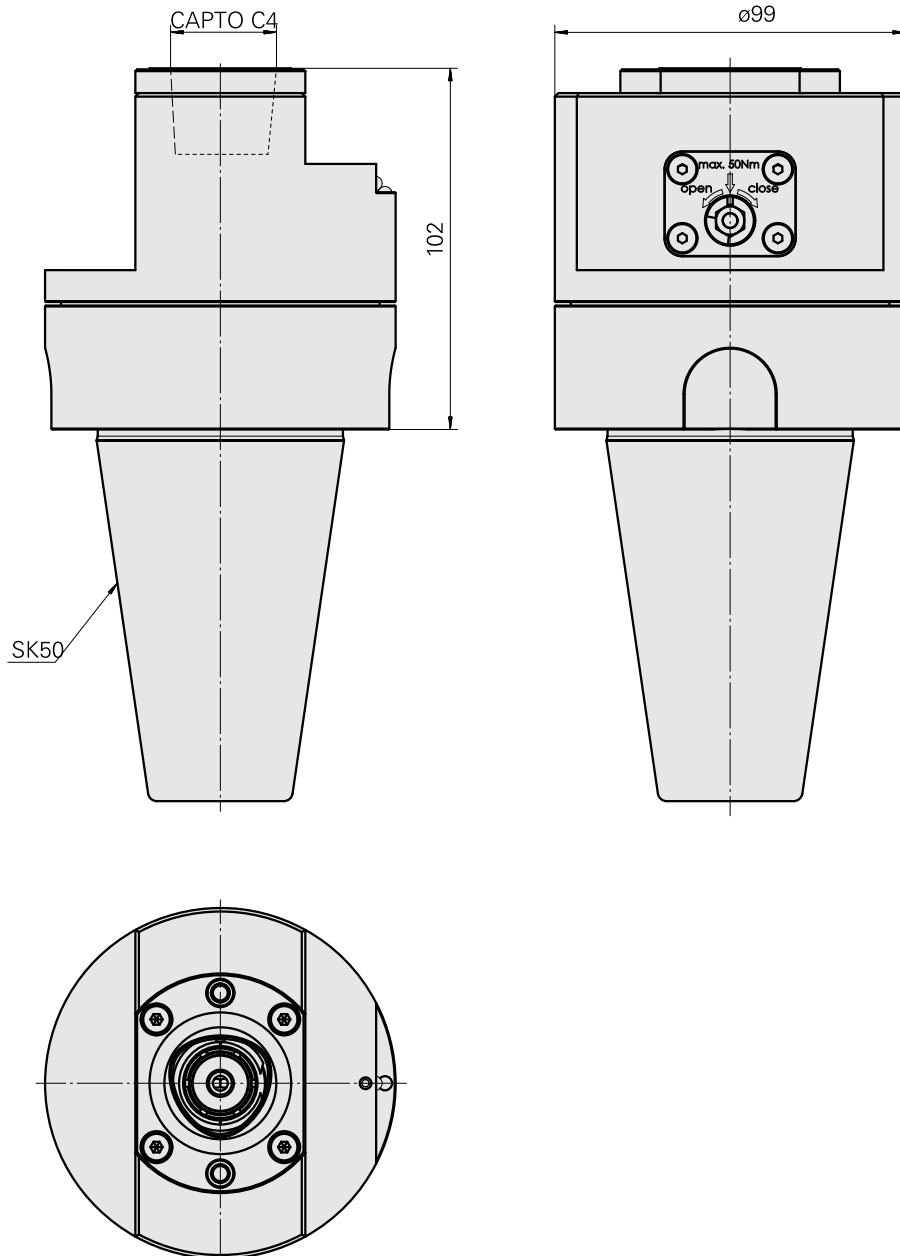

Presetting device /INDEX CAPTO C4

Technical data

TH accessories category

Adapter for presetting units

Mounting

SK50

Tool mounting

CAPTO C4