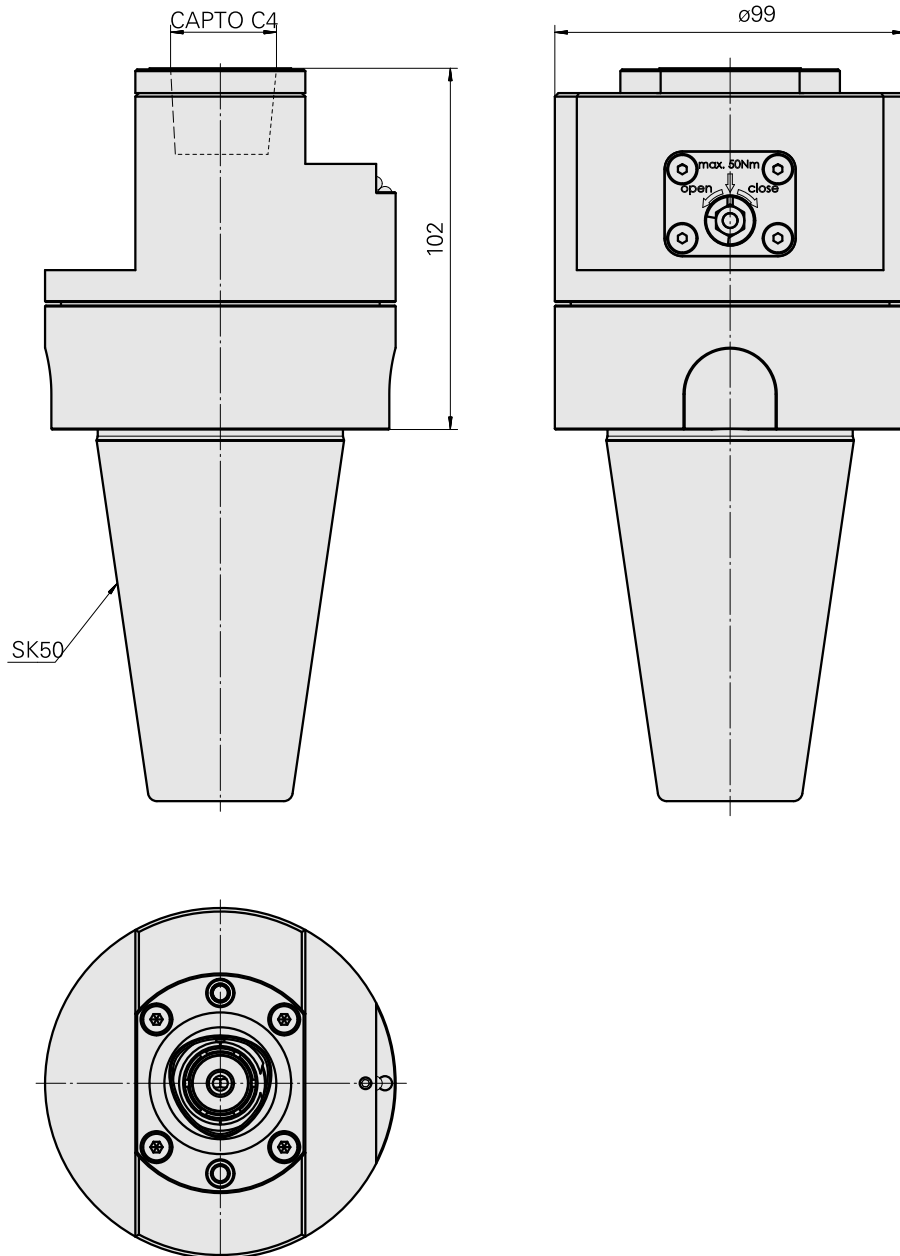

### Technical data

TH accessories category

Adapter for presetting units

Mounting

SK50

Tool mounting

CAPTO C4

10577772  
W9990957