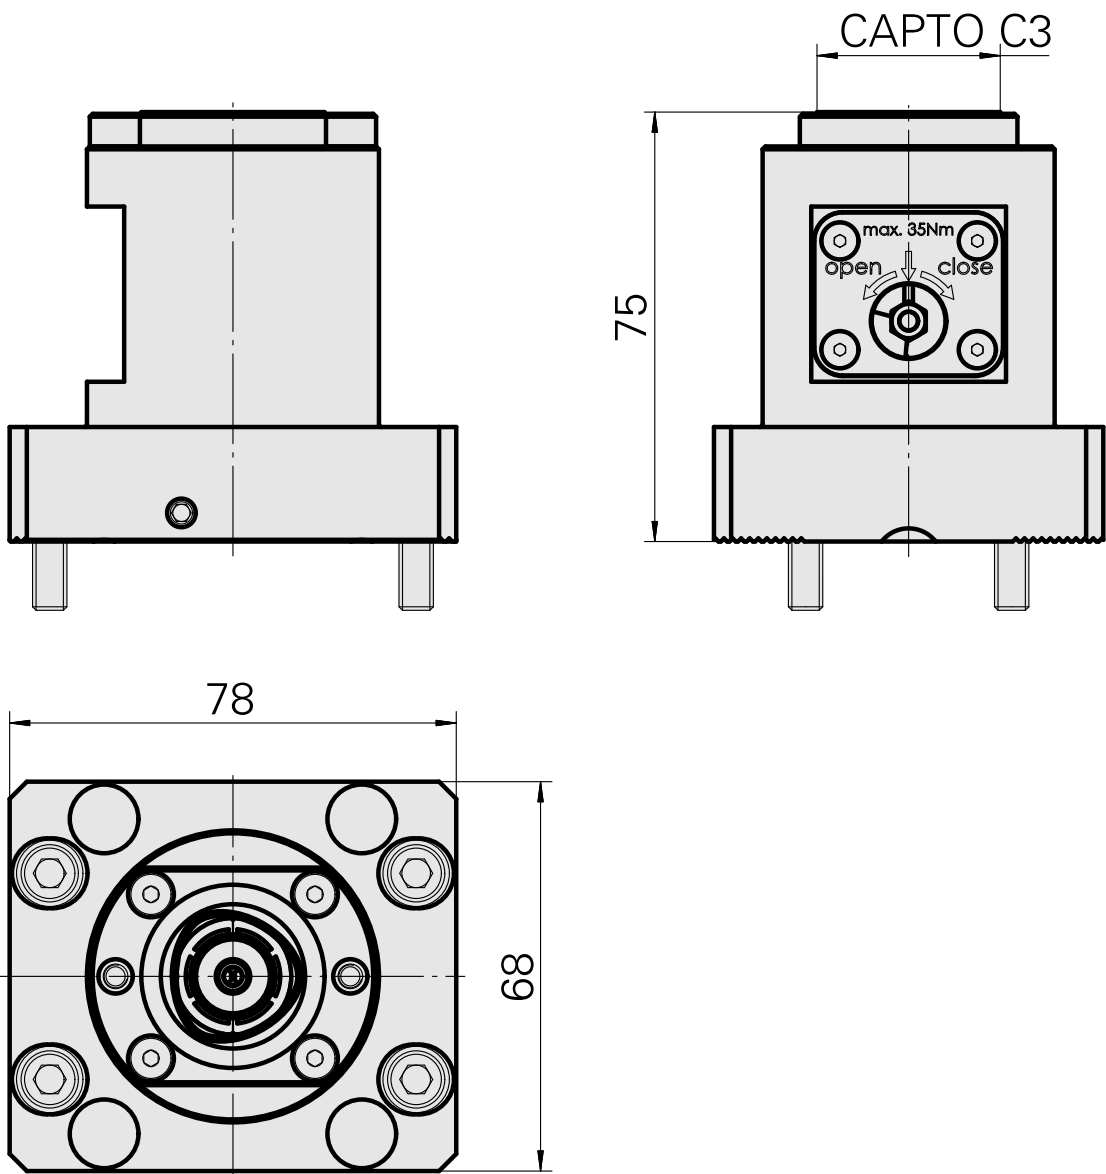

Mount INDEX CAPTO C3

Technical data

Drive	not live
Mounting	INDEX CAPTO C3
reversable 180°	no
X [mm]	75 (2.95")
Y [mm]	–
Z [mm]	–
INDEX TRAUB products	ABC65 • TNK42/65

Documents

Product notes

[FR \(pdf\)](#)

[EN \(pdf\)](#)

[DE \(pdf\)](#)

Accessories

Optional accessories

Other accessories

[Adapter INDEX CAPTO C3 rotating](#)

Product ID : 10925971

Previous product ID : WZ9990.3000F

[Adapter INDEX CAPTO C3 fixed](#)

Product ID : 12062333

Previous product ID :
