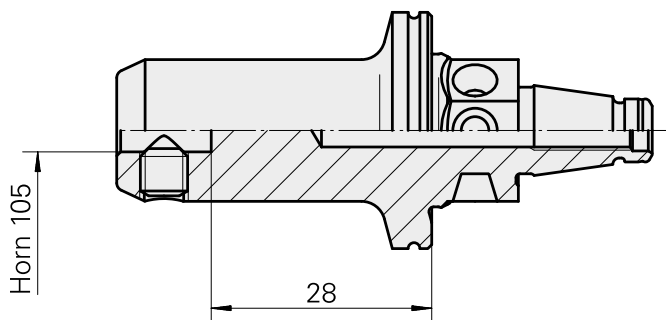

### Technical data

TH accessories category

WFB 20-12

Mounting

Horn Type 105

Quick change inserts

Horn S-Mini