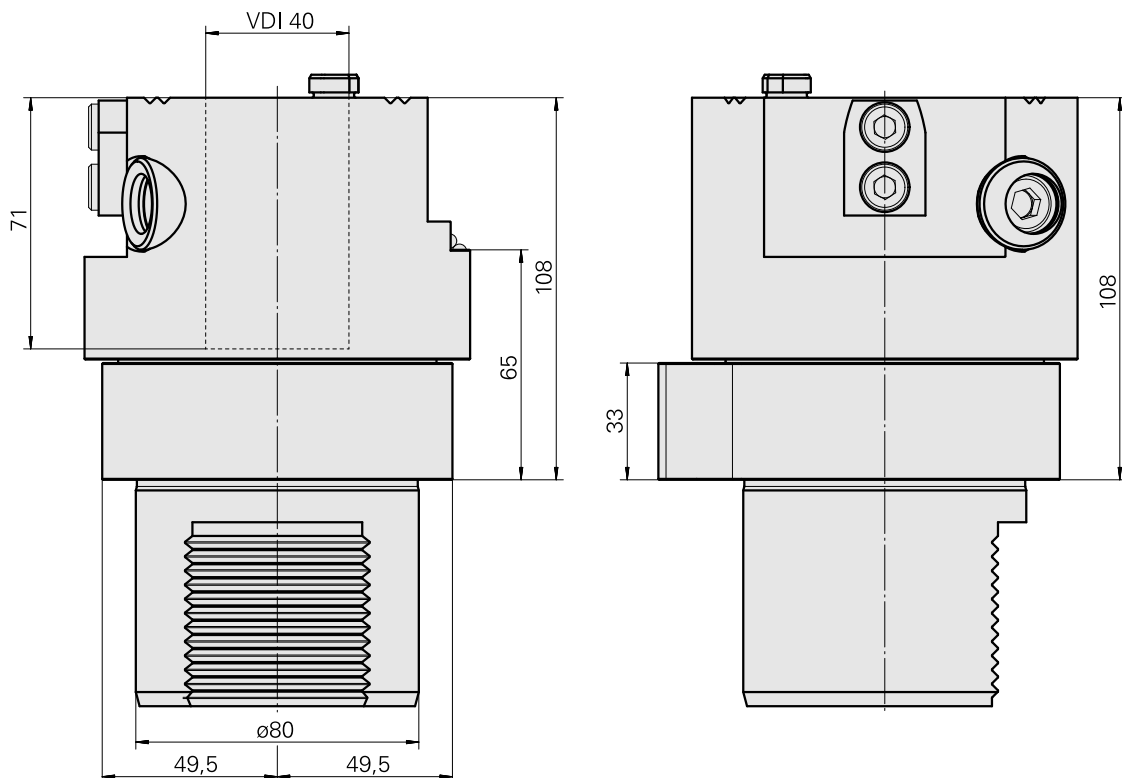

### Technical data

TH accessories category

Adapter for presetting units

Mounting

D80 for presetting devices

Tool mounting

VDI 40