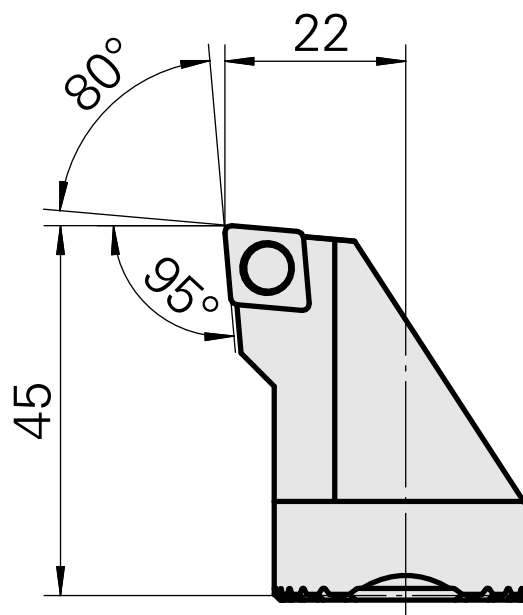

Boring head for CC.. 09T3..

Technical data

Mounting	for CC.. 09T3..
Cooling	internal
Pressure	50 bar
X [mm]	45 (1.77")
Z [mm]	22 (0.87)
INDEX TRAUB products	G220.3 • R200 • TNX65/42 • TNX220.3

Documents

No downloads available for this product

Accessories

Optional accessories

Other accessories

[Countersunk screw Wohlhaupter Nr. 115673](#)

Product ID : 10587078

Previous product ID : W00013.0026
