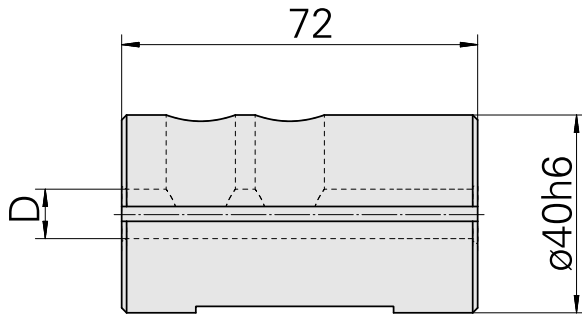

Mounting sleeve D40/ 18mm

Technical data

TH accessories category	Mounting sleeve
Mounting	D40
Tool mounting	18mm

Documents

No downloads available for this product