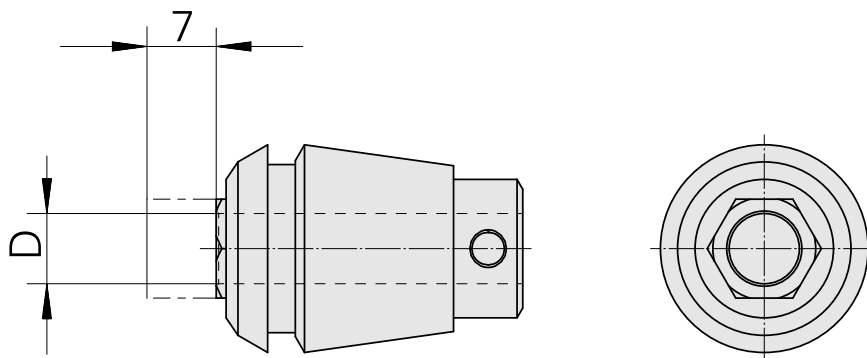

## ER-Collet chuck for taps ET 1-20 4mm

### Technical data

TH accessories category	ER-Collet chuck for taps
Mounting	ER20
Tool mounting	4mm
Collet type	ET 1-20

10523812  
323444

**INDEX**

---