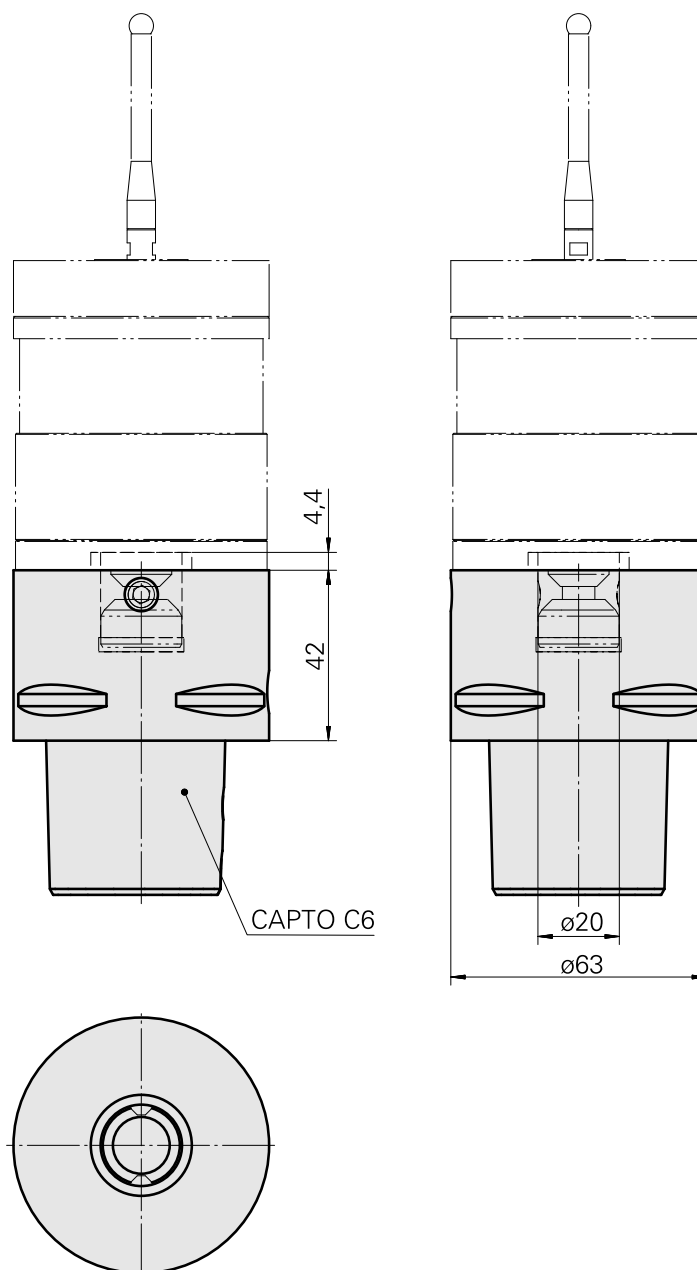

## INDEX CAPTO C6, Probe holder Renishaw D20

### Technical features

TH accessories category

INDEX CAPTO C6

Tool mounting

Renishaw D20

Quick change inserts

Probe holder