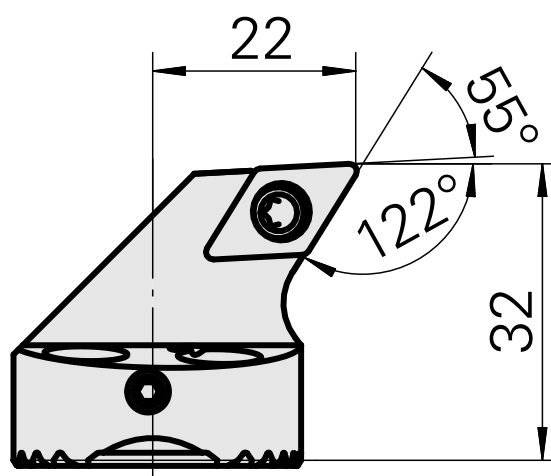

X [mm]

32 (1.26")

Z [mm]

22 (0.87)

INDEX TRAUB products

G220.3 • R200 • TNX65/42 •
TNX220.3

Documents

No downloads available for this product