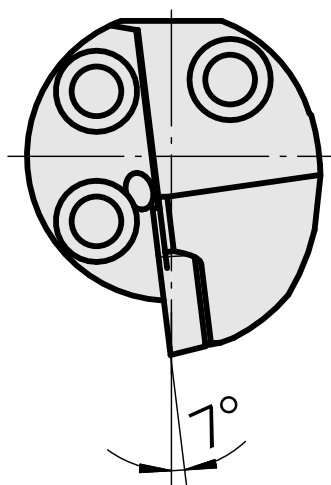

X [mm]

32 (1.26")

Z [mm]

22 (0.87)

INDEX TRAUB products

G220.3 • G220 • R200 • TNX65/42 •
TNX220.3

Documents

No downloads available for this product

Accessories

Optional accessories

Other accessories

[Countersunk screw Wohlhaupter Nr. 115673](#)

Product ID : 10587078

Previous product ID : W00013.0026
