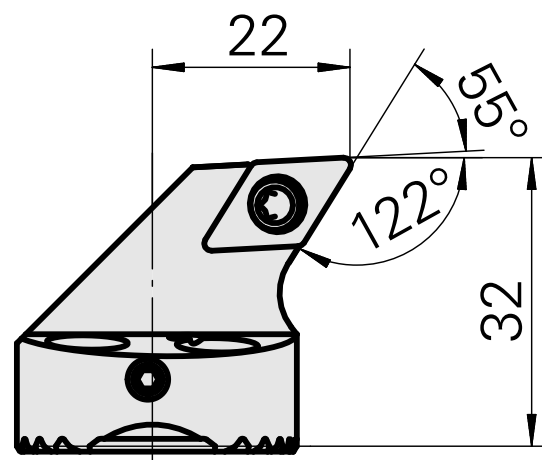

X [mm]

32 (1.26")

Z [mm]

22 (0.87)

INDEX TRAUB products

G220.3 • G220 • R200 • TNX65/42 •
TNX220.3

Documents

No downloads available for this product