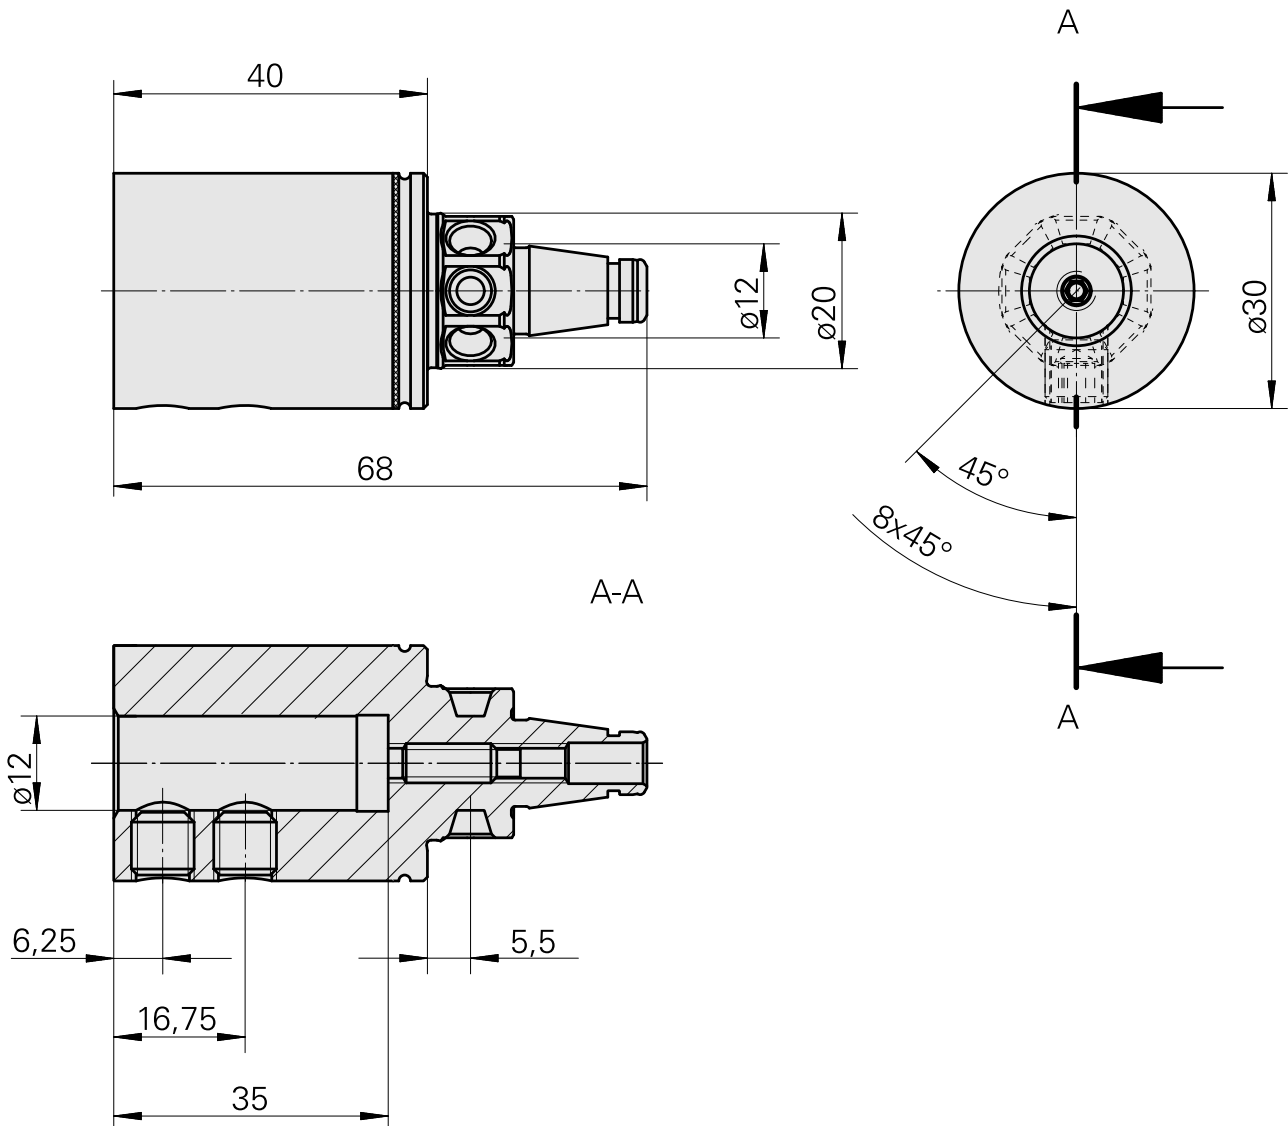

### Technical data

TH accessories category	WFB 20-12
Mounting	D12
Quick change inserts	Boring tool holder

#### [Adjusting screw M 5x15](#)

Product ID : 10491071

Previous product ID : 326794

---

#### [SET SCREW 8X8-913](#)

Product ID : 10921433

Previous product ID : 410156.0808

---