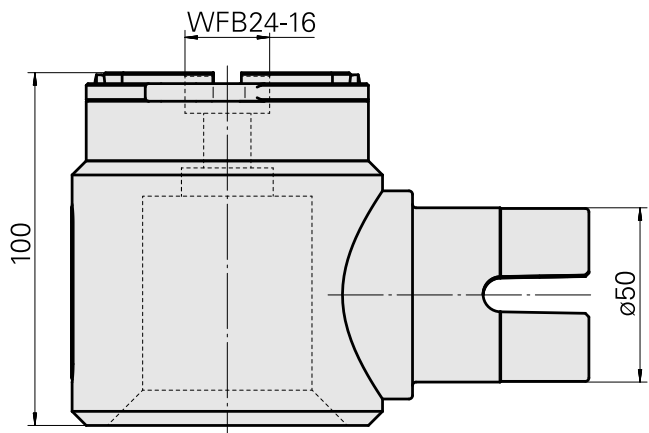

Adapter mounting aid WFB 24-16

Technical data

TH accessories category

Adapter mounting aid

Tool mounting

WFB 24-16

10499390
W9990826

INDEX