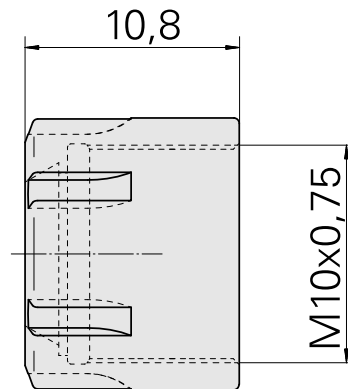

Clamping nut

Technical data

TH accessories category

Clamping nut

Mounting

ER8

Collet type

ER 8

Clamping nut type

Female thread diameter reduced

10490215
323117

INDEX

Documents

No downloads available for this product