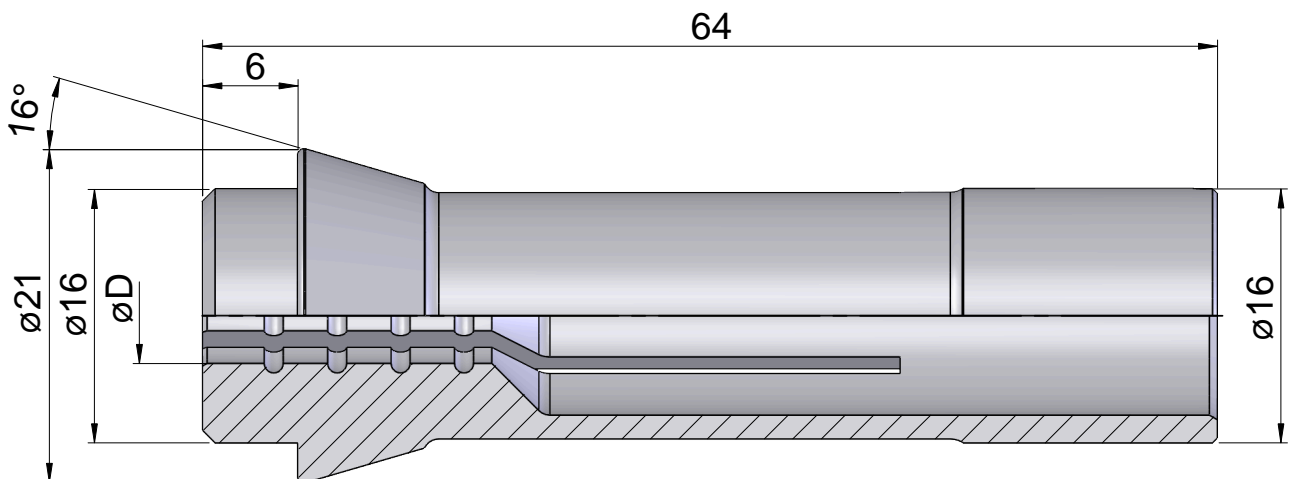

Clamping collet 1212E/F16 Ø=13,00

Technical data

There are currently no additional technical features stored for this product