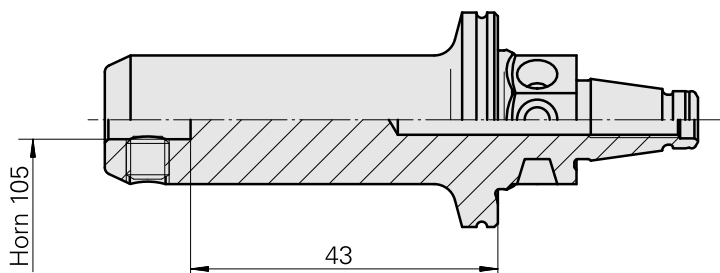

### Technical data

TH accessories category

WFB 20-12

Mounting

Horn Type 105

Quick change inserts

Horn S-Mini