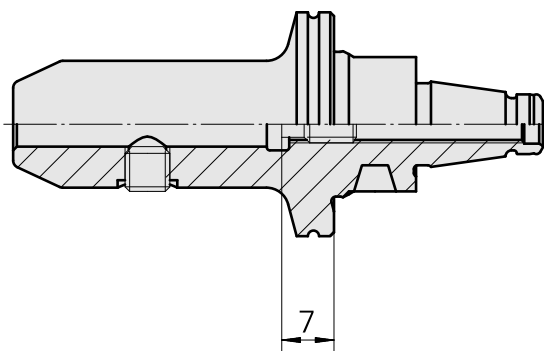

### Technical data

TH accessories category	WFB 20-12
Mounting	D6
Quick change inserts	Weldon mounting