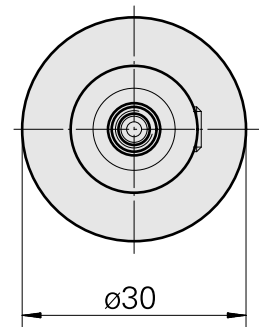

### Technical data

TH accessories category	WFB 20-12
Mounting	D6
Quick change inserts	Weldon mounting