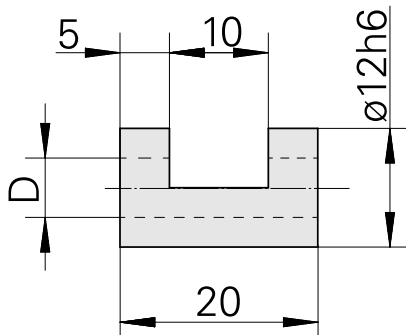

Bush

Technical data

TH accessories category	Clamping sleeve
Mounting	D12
Tool mounting	8mm

10475718
993112.0800

INDEX

Documents

No downloads available for this product