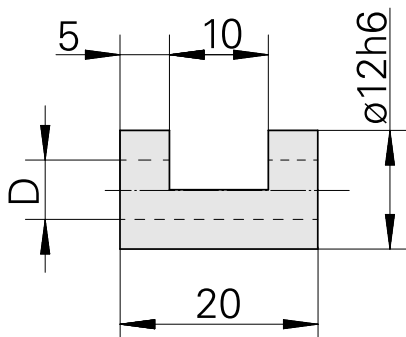

## Clamping sleeve D12/ 8mm

### Technical data

TH accessories category	Clamping sleeve
Mounting	D12
Tool mounting	8mm

10475718  
993112.0800

**INDEX**

---