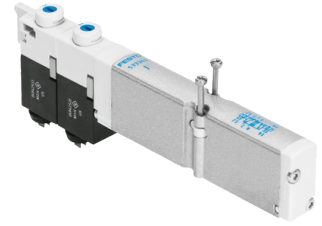

5/3 directional valve

Technical data

Type of reset	mechanical spring
Valve function	5/3 closed

No 3-side view is currently available for this product

10474730
477186.4551

INDEX

Documents

No downloads available for this product