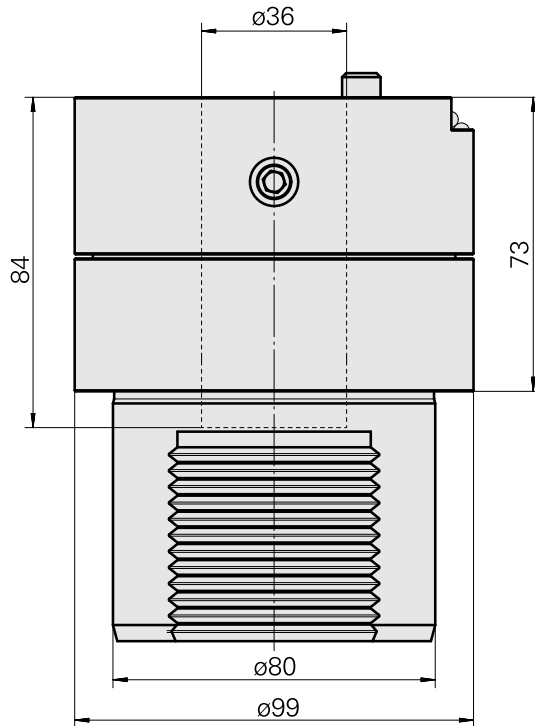

Adaptor

Technical features

TH accessories category

Adapter for presetting units

Mounting

D80 for presetting devices

Tool mounting

Shank 36