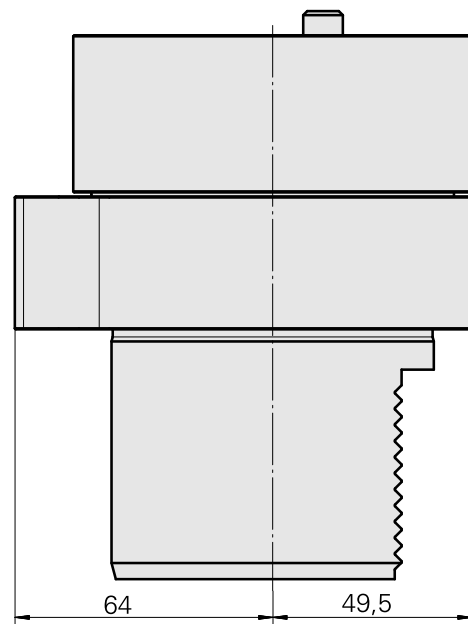

Adaptor

Technical features

TH accessories category

Adapter for presetting units

Mounting

D80 for presetting devices

Tool mounting

Shank 36